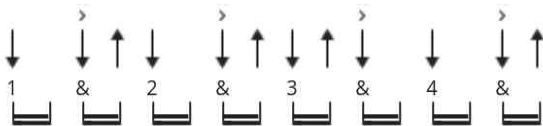

Copperhead Road chords by Steve Earle

Tuning: E A D G B E

Key: D

CHORDS

STRUMMING

WHOLE SONG - MAIN PATTERN 78 bpm

BREAK 78 bpm

[Intro]

* PLAY RIFF 1 AFTER EACH VERSE LINE

[Verse]

D

Well my name's John Lee Pettimore
Same as my daddy and his daddy before

D

You hardly ever saw Granddaddy down here
He only came to town about twice a year

D

He'd buy a hundred pounds of yeast and some copper
line

G

C

Well the sheriff came around in the middle of the
G
night

D

Heard mama cryin', knew something wasn't right

G

C

He was headed down to Knoxville with the weekly
G
load

D (LET RING)

You could smell the whiskey burnin' down

Copperhead Road

[Break]

D N.C. x4

[Instrumental] x2

G C G D

[Verse]