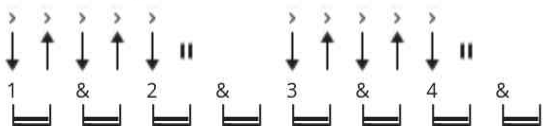

Copperhead Road chords by Steve Earle

Tuning: E A D G B E

Key: D

CHORDS

STRUMMING

WHOLE SONG - MAIN PATTERN 78 bpm

BREAK 78 bpm

[Intro]

* PLAY RIFF 1 AFTER EACH VERSE LINE

[Verse]

D

Well my name's John Lee Pettimore
Same as my daddy and his daddy before

D

You hardly ever saw Granddaddy down here
He only came to town about twice a year

D

He'd buy a hundred pounds of yeast and some copper
line

G

C

Well the sheriff came around in the middle of the
G
night

D

Heard mama cryin', knew something wasn't right

G

C

He was headed down to Knoxville with the weekly
G
load