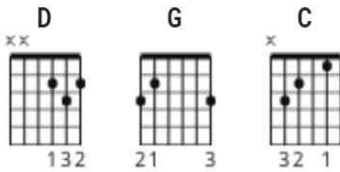

Copperhead Road chords by Steve Earle

Tuning: E A D G B E

Key: D

CHORDS

STRUMMING

WHOLE SONG - MAIN PATTERN 78 bpm

BREAK 78 bpm

[Intro]

Now Daddy ran the whiskey in a big block Dodge
Bought it at an auction at the Mason's Lodge

D

Johnson County Sheriff painted on the side
Just shot a coat of primer then he looked inside

D

Well him and my uncle tore that engine down
I still remember that rumblin' sound

G

C

Well the sheriff came around in the middle of the
G
night

D

Heard mama cryin', knew something wasn't right

G

C

He was headed down to Knoxville with the weekly
G
load

D (LET RING)

You could smell the whiskey burnin' down

Copperhead Road

[Break]

D N.C. x4

[Instrumental] x2

G C G D

[Verse]