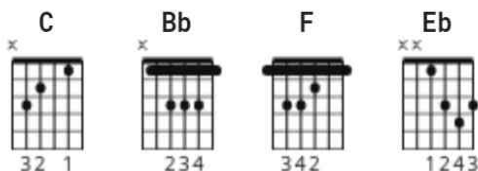

Takin Care Of Business chords by Bachman-Turner Overdrive

Tuning: E A D G B E

CHORDS

[Intro]

C Bb F C x4

[Verse 1]

C

You get up every morning

Bb

From your 'larm clock's warning

F

C

Take the 8:15 into the city

C

There's a whistle up above

Bb

[Verse 3]

C
You get up every morning

Bb
From your 'larm clock's warning

F C
Take the 8:15 into the city

C
There's a whistle up above

Bb
And people pushin', people shovin'

F C
And the girls who try to look pretty