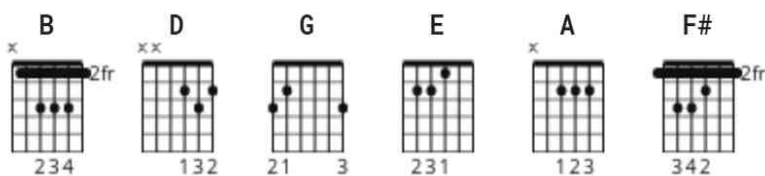

# Rebel Yell chords by Billy Idol

## CHORDS

Rebel Yell

By Billy Idol

Tabbed by Sam King

Sounds best to me with bar chords. Rock!!!

[Verse 1]

**B**

Last night a little dancer came dancin to my door

**D**

**G**

Last night a little angel came pumpin cross my

**E D A**

floor

**B**

She said "Come on baby I got a license for love

**D**

[Verse 3]

**B**  
I walked the ward with you, babe

**D G E D A**  
A thousand miles with you

**B**  
I dried your tears of pain, babe

**D** **G E D A**  
A million times for you

**B**  
I'd sell my soul for you babe