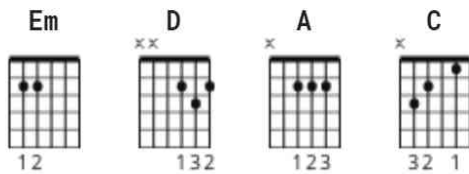

Turn The Page chords by Bob Seger & The Silver Bullet Band

Tuning: E A D G B E

Key: Em

CHORDS

"Turn The Page"

Bob Seger and The Silver Bullet Band

The Silver Bullet Band uses something like a suspended strumming style for this song, they sort of pick through the chords. If you listen to the song, you can pick it up easily.

Em

the trip was through
Mmmm

[Chorus]

Em **D** **Em**
Say, here I am, on the road again

D **Em**
There I am, up on the stage

D **A**
Here I go, playing star again

C **D** **Em**
There I go, turn the page, ah

make a stand

[Chorus]

Em

D

Em

Here I am, on the road again

D **Em**
There I am, up on the stage
D **A**
Here I go, playing star again
C **D** **Em**
There I go, turn the page, ah

[Bridge]

[Verse]

(slightly muted chords, strum once for the quiet part)

Em

Later in the evening as you lie awake in bed

D

With the echoes from the amplifiers ringin' in
your head

A

You smoke the day's last cigarette, remembering