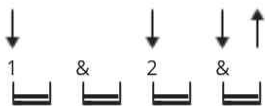

AM & C CHORDS 70 bpm