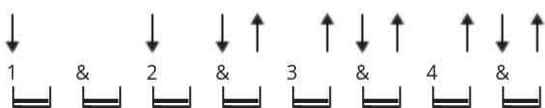

[Intro]

G D Am

G D C

[Verse]

G **D** **Am**

Mama take this badge off of me

G **D** **C**

I can't use it anymore

G **D** **Am**

It's getting dark, too dark to see

G **D** **C**

I feel I'm knockin on heaven's door