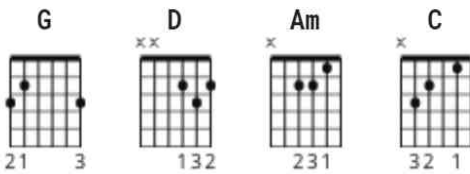

Knockin On Heavens Door chords by Bob Dylan

Tuning: E A D G B E

Key: G

CHORDS