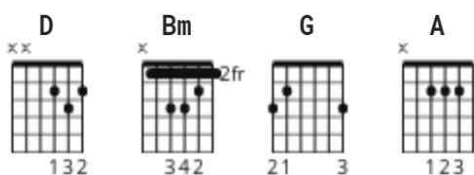

# Somebodys Baby chords by Jackson Browne

Tuning: E A D G B E

## CHORDS

Jackson Browne  
Somebody's Baby

[Intro]

D Bm G D A  
D Bm G D A

[Verse 1]

Well, just a look at that girl with the lights  
comin' up in her eyes  
She's got to be somebody's baby, she must be  
somebody's baby

**G** **A**  
All the guys on the corner stand back and let her  
**Bm A D**  
walk on by

**G** **A** **G**  
She's got to be somebody's baby, she must be  
**A G**  
somebody's baby, she's got to be  
**A D**  
somebody's baby she's so fine

[Chorus]

She's gonna be somebody's only light gonna shine  
tonight  
Yeah she's gonna be somebody's baby, tonight

[Bridge]

**G** **A**  
I try to shut eyes, but I can't get her outta my  
**Bm**  
sight