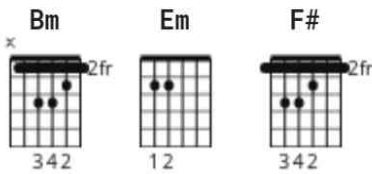

Blue Jean Blues official tab by ZZ Top

Tuning: E A D G B E

Key: Bm

CHORDS

STRUMMING

WHOLE SONG 65 bpm

[Intro]

Bm

[Verse 1]

Bm

I done ran into my baby
And fin'lly found my old blue jean.

Em

I done ran into my baby

Bm

And fin'lly found my old blue jean.

F#

Well, I could tell that they was mine
from the oil and the gasoline.

[Solo 1]

Bm Em Bm F#

Bm

[Verse 2]

Bm

If I ever get back my blue jean,
Lord, how happy could one man be.

Em