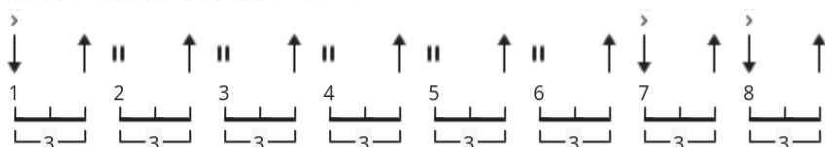

# La Grange chords by ZZ Top

Tuning: E A D G B E

Key: A

## STRUMMING

INTRO & MAIN PATTERN 162 bpm

When playing the above strumming pattern beat 7 is the C chord and beat 8 is the D chord.

For the Intro, first Verse and beginning of the Outro the above pattern is played with muted strums.

Chords:  
(for solo)

**C** x3555x

**Eb** x6888x

**F** x-8-10-10-10-x

[Intro]

**A C D A**

[Verse]

**C D A C D A C**  
Rumors spreadin' 'round in that Texas town  
**D A C D A**  
'bout that shack outside La Grange  
**C D A**  
And you know what I'm talkin' about  
**C D A**  
Just let me know if you wanna go  
**C D A C D A**  
To that home out on the range  
**C D A**  
They gotta lotta nice girls ah

[Solo]

(Change key - same strumming pattern)

**C Eb F x16**

[Interlude]

```

|-----5---5---5--|-----5---5---5--|-----5---5---5--|-----
|-----|-----|-----|-----|
|-----|-----|-----|-----|
|-/5---5---5---|-/4---4---4---|-/3---3---3---|-----
|-----|-----|-----|-----|
|-----|-----|-----|-----|
-----|
-----|
-----2-----|
-----2-----| x2
0--0--3h4-----0--|
-----|