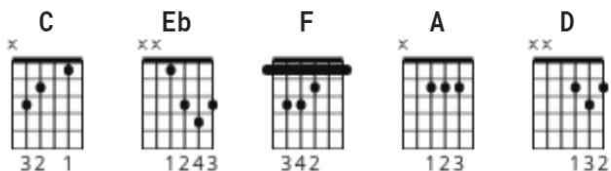

# La Grange chords by ZZ Top

Tuning: E A D G B E

Key: A

## STRUMMING

INTRO & MAIN PATTERN 162 bpm

When playing the above strumming pattern beat 7 is the C chord and beat 8 is the D chord.

For the Intro, first Verse and beginning of the Outro the above pattern is played with muted strums.

Chords:  
(for solo)

**C** x3555x

**Eb** x6888x

**F** x-8-10-10-10-x

[Intro]

**A C D A**

[Verse]

**C D A C D A C**  
Rumors spreadin' 'round in that Texas town  
**D A C D A**  
'bout that shack outside La Grange  
**C D A**  
And you know what I'm talkin' about  
**C D A**  
Just let me know if you wanna go  
**C D A C D A**  
To that home out on the range  
**C D A**  
They gotta lotta nice girls ah

[Solo]

(Change key - same strumming pattern)

**C Eb F x16**

[Interlude]

```

|-----5---5---5--|-----5---5---5--|-----5---5---5--|-----
|-----|-----|-----|-----|
|-----|-----|-----|-----|
|-/5---5---5---|-/4---4---4---|-/3---3---3---|-----
|-----|-----|-----|-----|
|-----|-----|-----|-----|
-----|
-----|
-----2-----|
-----2-----| x2
0--0--3h4-----0--|
-----|