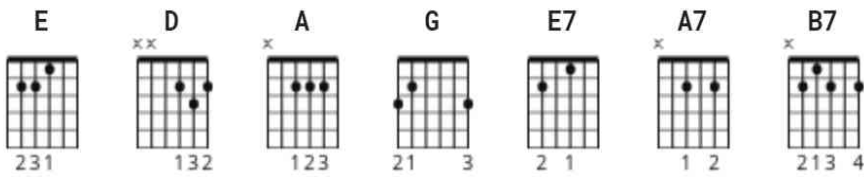

Rocky Mountain Way chords by Joe Walsh

CHORDS

Rocky Mountain Way

Joe Walsh

[Intro]

E E D A (4 times)

D D D D E (6 times)

[Verse]

Spent the last year Rocky Mountain Way **E A G E**

E A G E

Couldn't get much higher

E A G E

Out to pasture think it's safe to say

E7

Time to open fire

[Chorus]

[Instrumental]

D D D D E (4 times)

[Verse]

Well he's tellin us this and he's tellin us that

E A G E

changes it every day

E A G E

Says it doesn't matter

E7

E

story's sad Ah ha

A7

Cause the Rocky Mountain Way is better than the

B7

way we had

D D D D E (4 times)