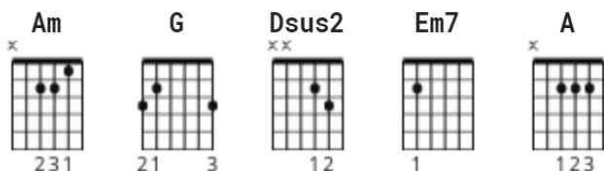

Mary Janes Last Dance chords by Tom Petty and The Heartbreakers

Tuning: E A D G B E

Key: Am

CHORDS

[Intro]

Am G Dsus2 Am (x4)

[Verse]

Am G
She grew up in an Indiana town
Dsus2 Am
Had a good-lookin' mama who never was around
Am G
But she grew up tall and she grew up right
Dsus2 Am
With them Indiana boys on them Indiana nights
Am G Dsus2 Am (x2) w/harmonica

[Verse 2]

Am G
Well she moved down here at the age of eighteen
Dsus2 Am
She blew the boys away, was more than they'd seen

Am **G**
I was introduced and we both started groovin'

Dsus2

She said, "I dig you baby but I got to keep
Am
movin' "

Am **G** **Dsus2** **Am** (x2) w/harmonica

[Verse 3]

Am **G**
Well I don't know, but I've been told
Dsus2 **Am**
You never slow down, you never grow old

Am **G**
I'm tired of screwing up, I'm tired of going down

[Chorus]

Em7
Last dance with Mary Jane
Em7 **A**
One more time to kill the pain
Em7
I feel summer creepin' in and I'm
Em7 **A** **G**
Tired of this town again

Am **G** **Dsus2** **Am**
(Play over and over till out, with solo guitar and
harmonica)