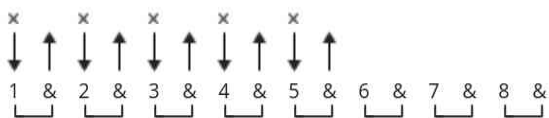

Aint No Sunshine chords by Bill Withers

Tuning: E A D G B E

Key: Am

CHORDS

STRUMMING

VERSE 1ST PATTERN (X + ARROW = BASS NOTE ONLY) 77 bpm

VERSE 2ND PATTERN 77 bpm

[Verse 1]

Am **Am** **Em G Am**

Ain't no sunshine when she's gone.

Am **Am** **Em G Am**

It's not warm when she's away.

Em

Ain't no sunshine when she's gone, and she's

Dm

always gone too long,