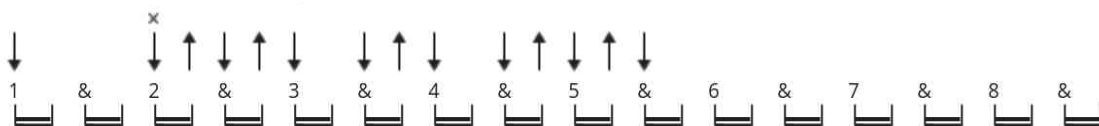

Aint No Sunshine chords by Bill Withers

Tuning: E A D G B E

Key: Am

CHORDS

STRUMMING

VERSE 1ST PATTERN (X + ARROW = BASS NOTE ONLY) 77 bpm

VERSE 2ND PATTERN 77 bpm

[Verse 1]

Am **Am** **Em G Am**

Ain't no sunshine when she's gone.

Am **Am** **Em G Am**

It's not warm when she's away.

Em

Ain't no sunshine when she's gone, and she's

Dm

always gone too long,