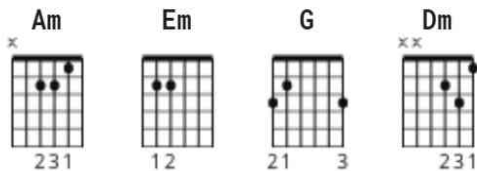

Aint No Sunshine chords by Bill Withers

Tuning: E A D G B E

Key: Am

CHORDS

STRUMMING

VERSE 1ST PATTERN (X + ARROW = BASS NOTE ONLY) 77 bpm

VERSE 2ND PATTERN 77 bpm

[Verse 1]

Am **Am** **Em G Am**

Ain't no sunshine when she's gone.

Am **Am** **Em G Am**

It's not warm when she's away.

Em

Ain't no sunshine when she's gone, and she's

Dm

always gone too long,

Am **Em G Am**

Anytime she goes away.

Am **Am** **Em G Am**

Wonder this time where she's gone,

Am **Am** **Em G Am**

Wonder if she's gone to stay

Em

Ain't no sunshine when she's gone, and this house

[Verse 2]

Am

Em G Am

But ain't no sunshine when she's gone

Am

Em G Am

But ain't no sunshine when she's gone