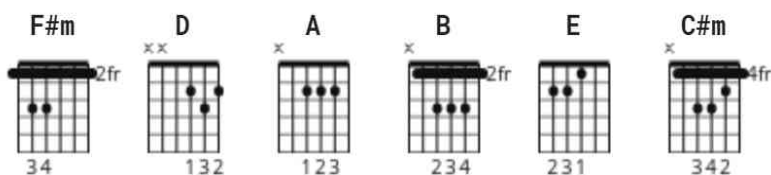

867-5309 Jenny chords by Tommy Tutone

Tuning: E A D G B E

CHORDS

STRUMMING

VERSE / CHORUS (2ND HALF) 138 bpm

CHORUS (1ST AND 2ND LINES) 138 bpm

CHORUS (3RD LINE) 138 bpm

Tommy TuTone was a classic 80's one hit wonder band. This was their one and only hit.

[Guitar Intro] (x2)

With Bass (x2)

F#m D A B

[Verse]

F#m D A B

Jenny Jenny, who can I turn to?
You give me something I can hold onto
I know you think I'm like the others before
Who saw your name and number on the wall