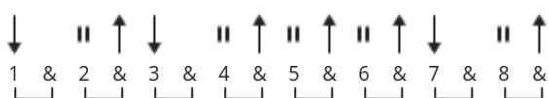

867-5309 Jenny chords by Tommy Tutone

Tuning: E A D G B E

CHORDS

STRUMMING

VERSE / CHORUS (2ND HALF) 138 bpm

CHORUS (1ST AND 2ND LINES) 138 bpm

CHORUS (3RD LINE) 138 bpm

Tommy TuTone was a classic 80's one hit wonder band. This was their one and only hit.

[Guitar Intro] (x2)

With Bass (x2)

F#m D A B

[Verse]

F#m D A B

Jenny Jenny, who can I turn to?
You give me something I can hold onto
I know you think I'm like the others before
Who saw your name and number on the wall