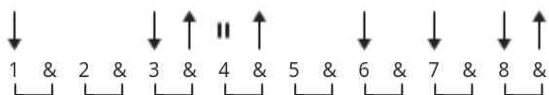

867-5309 Jenny chords by Tommy Tutone

Tuning: E A D G B E

CHORDS

STRUMMING

VERSE / CHORUS (2ND HALF) 138 bpm

CHORUS (1ST AND 2ND LINES) 138 bpm

CHORUS (3RD LINE) 138 bpm

Tommy TuTone was a classic 80's one hit wonder band. This was their one and only hit.

[Guitar Intro] (x2)

With Bass (x2)

F#m D A B

[Verse]

F#m D A B

Jenny Jenny, who can I turn to?
You give me something I can hold onto
I know you think I'm like the others before
Who saw your name and number on the wall