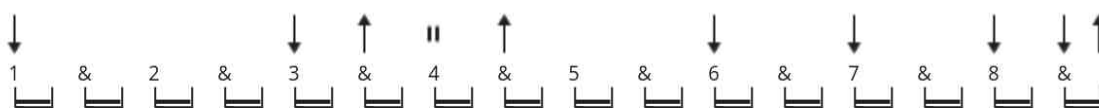

867-5309 Jenny chords by Tommy Tutone

Tuning: E A D G B E

CHORDS

STRUMMING

VERSE / CHORUS (2ND HALF) 138 bpm

CHORUS (1ST AND 2ND LINES) 138 bpm

CHORUS (3RD LINE) 138 bpm

Tommy TuTone was a classic 80's one hit wonder band. This was their one and only hit.

[Guitar Intro] (x2)

With Bass (x2)

F#m D A B

[Verse]

F#m D A B

Jenny Jenny, who can I turn to?
You give me something I can hold onto
I know you think I'm like the others before
Who saw your name and number on the wall