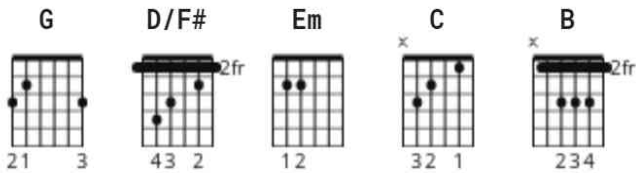

Any Way You Want It chords by Journey

Tuning: E A D G B E

CHORDS

[Chorus]

G

Any way you want it

D/F#

That's the way you need it

Em

C

B

Any way you want it

[Verse 1]

G

She loves to laugh

D/F#

She loves to sing

Em

C

B

She does everything

G

She loves to move

D/F#

She loves to groove