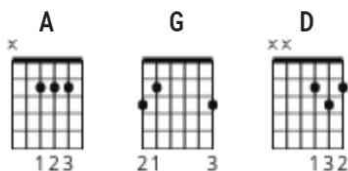

Its A Long Way To The Top chords by AC/DC

Tuning: E A D G B E

Capo: 1st fret

CHORDS

STRUMMING

MAIN RIFF 136 bpm

For the strumming pattern, begin on beat 4 with the percussive strum and downstroke. Throughout the pattern you can change between percussive (fully muted) and partially muted strums to fill in the gaps between full chord strums.

[Verse 1]

A

Riding down the highway

A

Going to a show

A

Stop in all the by-ways

A

It's a long way to the top if you wanna to rock

A

'n' roll

[Break]

A

G D A x4

[Verse 2]

A

It's a long way to the top if you wanna rock 'n'
A
roll

A D

If you wanna be a star of stage and screen

Look out, it's rough and mean

G D D

It's a long way to the top if you wanna rock 'n'
A
roll

G D D

It's a long way to the top if you wanna rock 'n'
A
roll