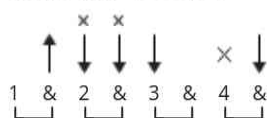

Its A Long Way To The Top chords by AC/DC

Tuning: E A D G B E

Capo: 1st fret

CHORDS

STRUMMING

MAIN RIFF 136 bpm

For the strumming pattern, begin on beat 4 with the percussive strum and downstroke. Throughout the pattern you can change between percussive (fully muted) and partially muted strums to fill in the gaps between full chord strums.

[Verse 1]

A

Riding down the highway

A

Going to a show

A

Stop in all the by-ways

A