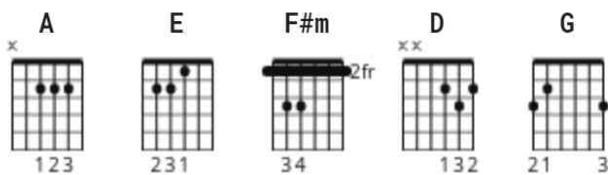

Tuesdays Gone chords by Lynyrd Skynyrd

Tuning: E A D G B E

CHORDS

STRUMMING

146 bpm

Artist: Lynyrd Skynyrd

Song: Tuesday's Gone

[Verse]

A E F#m D
Train roll on, on down the line,

A E D
Won't you please take me far away?

A E F#m D
Now I feel the wind blow outside my door, means

I'm

A E D
leaving my woman behind.

A **G** **D**
Tuesday's gone with the wind.

A **E** **D**
My baby's gone with the wind.

[Instrumental]

[Verse]

A **E** **F#m** **D**
And I don't know, oh where I'm going.

A **E** **D**
I just want to be left alone.

A **E** **F#m** **D**
Well, when this train ends I'll try again, Lord