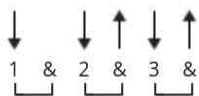

Tuesdays Gone chords by Lynyrd Skynyrd

Tuning: E A D G B E

CHORDS

STRUMMING

146 bpm

Artist: Lynyrd Skynyrd

Song: Tuesday's Gone

[Verse]

A E F#m D
Train roll on, on down the line,

A E D
Won't you please take me far away?

A E F#m D
Now I feel the wind blow outside my door, means

I'm

A E D
leaving my woman behind.

A **G** **D**
Tuesday's gone with the wind.